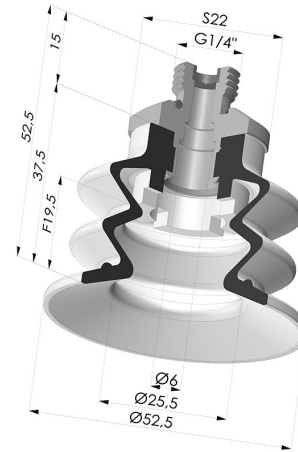

TECHNICAL INFORMATION

Range :	Suction cup
Category :	With bellows
Series :	96
Height (in mm) :	52.5
Shape :	2.5 Bellows
Contact lip diameter :	52 mm
inner barrel diameter :	Male G1/4"
Number of bellows :	2.5 Bellows
Horizontal force :	92 N
Vertical force :	46 N
Arrow :	19.5 mm

Variants:

Variant reference:
96 52SL 14D-2-F

- Color: Red food-grade CE certification
- Matter: Silicone
- Shore Hardness: SH60

Variant reference:
96 52SLT 14D-2-F

- Color: Translucent
- CE food certified
- Matter: Silicone
- Shore Hardness: SH60

Variant reference:
96 52NI 14D-2-F

- Color: Black
- Matter: Nitrile
- Shore Hardness: SH50

Variant reference:
96 52NR 14D-2-F

- Color: Gray
- Matter: Natural rubber
- Shore Hardness: SH50

Related products:

Bellows Suction Cup 2.5 folds Series 96, Ø 52 mm
 Product reference: 96 52-- A

Separable Male Fitting 1/4G - with Filter
 Product reference: 9G14-2-F