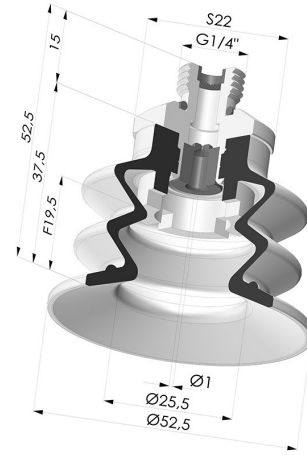

**TECHNICAL INFORMATION**

<b>Range :</b>	Suction cup
<b>Category :</b>	With bellows
<b>Series :</b>	96
<b>Height (in mm) :</b>	52.5
<b>Shape :</b>	2.5 Bellows
<b>Contact lip diameter :</b>	52 mm
<b>inner barrel diameter :</b>	Male G1/4"
<b>Number of bellows :</b>	2.5 Bellows
<b>Horizontal force :</b>	92 N
<b>Vertical force :</b>	46 N
<b>Arrow :</b>	19.5 mm

**Variants:**

Variant reference:  
**96 52SL 14D-2-GIC**

- Color: Red food-grade CE certification
- Matter: Silicone
- Shore Hardness: SH60

Variant reference:  
**96 52SLT 14D-2-GIC**

- Color: Translucent
- CE food certified
- Matter: Silicone
- Shore Hardness: SH60

Variant reference:  
**96 52NI 14D-2-GIC**

- Color: Black
- Matter: Nitrile
- Shore Hardness: SH50

Variant reference:  
**96 52NR 14D-2-GIC**

- Color: Gray
- Matter: Natural rubber
- Shore Hardness: SH50

**Related products:**

**Bellows Suction Cup 2.5 folds Series 96, Ø 52 mm**

Product reference: 96 52-- A

**Separable Male Fitting 1/4G - with Spray Nozzle**

Product reference: 9G14-2-GIC