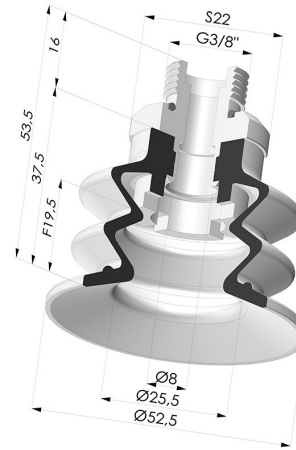

TECHNICAL INFORMATION

Range :	Suction cup
Category :	With bellows
Series :	96
Height (in mm) :	53.5
Shape :	2.5 Bellows
Contact lip diameter :	52 mm
inner barrel diameter :	Male G3/8"
Number of bellows :	2.5 Bellows
Horizontal force :	92 N
Vertical force :	46 N
Arrow :	19.5 mm

Variants:

Variant reference:
96 52SL 38D-2

- Color: Red food-grade CE certification
- Matter: Silicone
- Shore Hardness: SH60

Variant reference:
96 52SLT 38D-2

- Color: Translucent
- CE food certified
- Matter: Silicone
- Shore Hardness: SH60

Variant reference:
96 52NI 38D-2

- Color: Black
- Matter: Nitrile
- Shore Hardness: SH50

Variant reference:
96 52NR 38D-2

- Color: Gray
- Matter: Natural rubber
- Shore Hardness: SH50

Related products:

Bellows Suction Cup 2.5 folds Series 96, Ø 52 mm
 Product reference: 96 52-- A

Separable Male Fitting 3/8G
 Product reference: 9G38-2