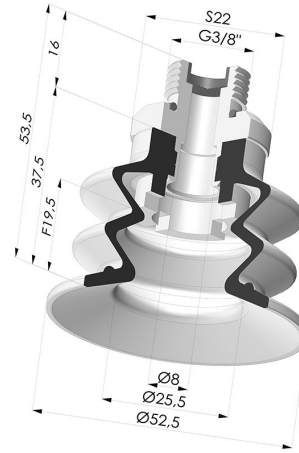

TECHNICAL INFORMATION

Range :	Suction cup
Category :	With bellows
Series :	96
Height (in mm) :	53.5
Shape :	2.5 Bellows
Contact lip diameter :	52 mm
inner barrel diameter :	Male G3/8"
Number of bellows :	2.5 Bellows
Horizontal force :	92 N
Vertical force :	46 N
Arrow :	19.5 mm

Variants:

Variant reference:
96 52SL 38D-2-F

- Color: Red food-grade CE certification
- Matter: Silicone
- Shore Hardness: SH60

Variant reference:
96 52SLT 38D-2-F

- Color: Translucent
- CE food certified
- Matter: Silicone
- Shore Hardness: SH60

Variant reference:
96 52NI 38D-2-F

- Color: Black
- Matter: Nitrile
- Shore Hardness: SH50

Variant reference:
96 52NR 38D-2-F

- Color: Gray
- Matter: Natural rubber
- Shore Hardness: SH50

Related products:

Bellows Suction Cup 2.5 folds Series 96, Ø 52 mm
 Product reference: 96 52-- A

Separable Male Fitting 3/8G - with Filter
 Product reference: 9G38-2-F