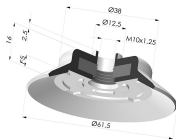

TECHNICAL INFORMATION

Range :	Suction cup
Category :	Plates
Series :	PFG
Height (in mm) :	16
Shape :	Plate
Contact lip diameter :	61.5 mm
Top diameter :	Female G1/4"
inner barrel diameter :	Female G1/4"
Number of bellows :	0.5 Bellows
Horizontal force :	140 N
Vertical force :	70 N
Arrow :	5 mm

Related products:

Flat suction cup series PFG, Ø 61.5 mm

Product reference: PFG 60-- A