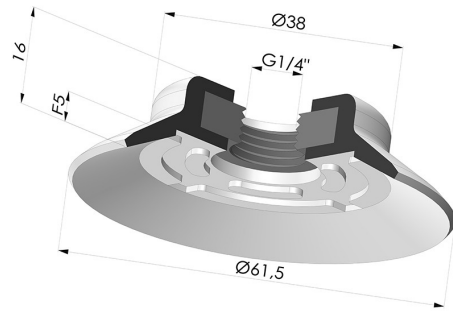

TECHNICAL INFORMATION

Range :	Suction cup
Category :	Plates
Series :	PFG
Height (in mm) :	16
Shape :	Plate
Contact lip diameter :	61.5 mm
Top diameter :	Female G1/4"
inner barrel diameter :	Female G1/4"
Number of bellows :	0.5 Bellows
Horizontal force :	140 N
Vertical force :	70 N
Arrow :	5 mm

Variants:

Variant reference:

PFG 60SLT F14

- Color: Translucent
- CE food certified
- Matter: Silicone
- Shore Hardness: SH60

Variant reference:

PFG 60NI F14

- Color: Black
- Matter: Nitrile
- Shore Hardness: SH50

Related products:

Flat suction cup series PFG, Ø 61.5 mm

Product reference: PFG 60-- A