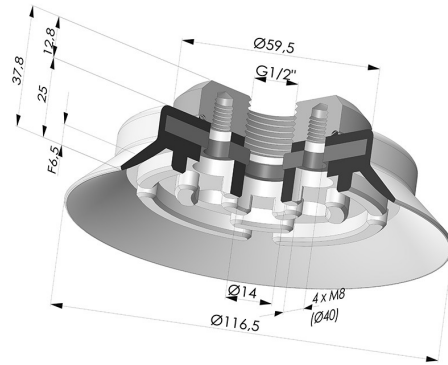

**TECHNICAL INFORMATION**

<b>Range :</b>	Suction cup
<b>Category :</b>	Plates
<b>Series :</b>	PFTF
<b>Height (in mm) :</b>	38
<b>Shape :</b>	Plate
<b>Contact lip diameter :</b>	116.5 mm
<b>inner barrel diameter :</b>	Female G1/2"
<b>Number of bellows :</b>	0.5 Bellows
<b>Outer diameter :</b>	116.5 mm
<b>Horizontal force :</b>	484 N
<b>Vertical force :</b>	242 N
<b>Arrow :</b>	6.5 mm

**Variants:**

Variant reference:

**PFTF 120SNI 1/2**

- Color: Black
- Matter: Nitrile
- Shore Hardness: SH50