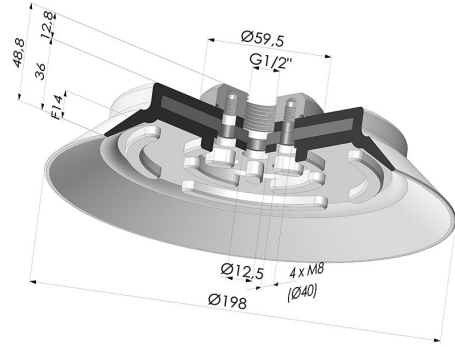

TECHNICAL INFORMATION

Range :	Suction cup
Category :	Plates
Series :	PFTF
Height (in mm) :	49
Shape :	Plate
Contact lip diameter :	198 mm
Top diameter :	Female G1/2"
inner barrel diameter :	Female G1/2"
Number of bellows :	0.5 Bellows
Outer diameter :	198 mm
Horizontal force :	1399 N
Vertical force :	699 N
Arrow :	14 mm

Variants:

Variant reference:

PFTF 200SNI 1/2

- Color: Black
- Matter: Nitrile
- Shore Hardness: SH50