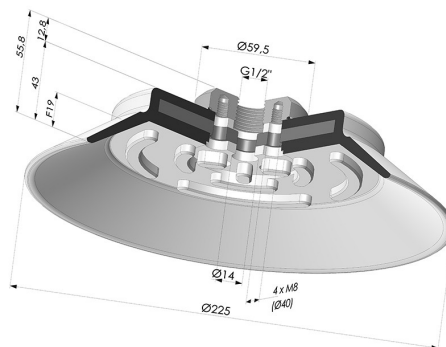

TECHNICAL INFORMATION

Range :	Suction cup
Category :	Plates
Series :	PFTF
Height (in mm) :	56
Shape :	Plate
Contact lip diameter :	225 mm
Top diameter :	G1/2"
inner barrel diameter :	Female G1/2"
Number of bellows :	0.5 Bellows
Outer diameter :	225 mm
Horizontal force :	1806 N
Vertical force :	903 N
Arrow :	19 mm

Variants:

Variant reference:

PFTF 230SNI 1/2

- Color: Black
- Matter: Nitrile
- Shore Hardness: SH50