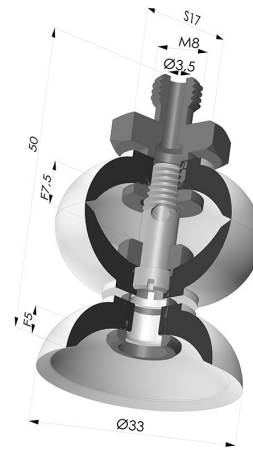

TECHNICAL INFORMATION

Range :	Suction cup
Category :	Plates
Series :	7
Height (in mm) :	50
Shape :	Plate
Contact lip diameter :	33 mm
inner barrel diameter :	M8
Number of bellows :	0.5 Bellows
Horizontal force :	39 N
Vertical force :	19.5 N
Arrow :	5 mm

Variants:

Variant reference:

7 35NI M8

- Color: Black
- Matter: Nitrile
- Shore Hardness: SH50