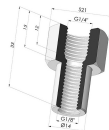

**TECHNICAL INFORMATION**

<b>Range :</b>	Suction cup
<b>Category :</b>	With bellows
<b>Series :</b>	95
<b>Height (in mm) :</b>	54
<b>Shape :</b>	4.5 Bellows
<b>Contact lip diameter :</b>	41 mm
<b>inner barrel diameter :</b>	Female G1/8"
<b>Number of bellows :</b>	4.5 Bellows
<b>Horizontal force :</b>	57 N
<b>Vertical force :</b>	28.5 N
<b>Arrow :</b>	17 mm

**Related products:**

**Bellows Suction Cup 4.5 folds Series 95, Ø 41 mm**

Product reference: 95 40-- A

**Crimped Female Fitting G1/4"**

Product reference: N

**Bellows Suction Cup 4.5 folds Series 95, Ø 41 mm**