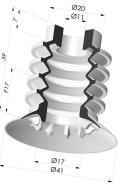

**TECHNICAL INFORMATION**

<b>Range :</b>	Suction cup
<b>Category :</b>	With bellows
<b>Series :</b>	95
<b>Height (in mm) :</b>	54
<b>Shape :</b>	4.5 Bellows
<b>Contact lip diameter :</b>	41 mm
<b>inner barrel diameter :</b>	Female G1/8"
<b>Number of bellows :</b>	4.5 Bellows
<b>Horizontal force :</b>	57 N
<b>Vertical force :</b>	28.5 N
<b>Arrow :</b>	17 mm

**Variants:**

Variant reference:  
**95 40SL N**

- Color: Red food-grade CE certification
- Matter: Silicone
- Shore Hardness: SH60

Variant reference:  
**95 40NR N**

- Color: Gray
- Matter: Natural rubber
- Shore Hardness: SH50

**Related products:**

**Bellows Suction Cup 4.5 folds Series 95, Ø 41 mm**

Product reference: 95 40-- A

**Crimped Female Fitting G1/4"**

Product reference: N

**Bellows Suction Cup 4.5 folds Series 95, Ø 41 mm**