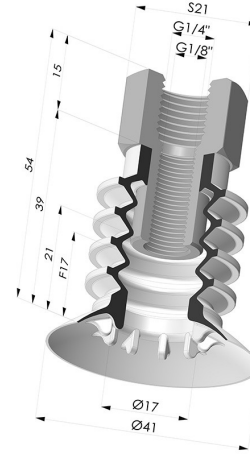

**TECHNICAL INFORMATION**

<b>Range :</b>	Suction cup
<b>Category :</b>	With bellows
<b>Series :</b>	95
<b>Height (in mm) :</b>	54
<b>Shape :</b>	4.5 Bellows
<b>Contact lip diameter :</b>	41 mm
<b>inner barrel diameter :</b>	Female G1/8"
<b>Number of bellows :</b>	4.5 Bellows
<b>Horizontal force :</b>	57 N
<b>Vertical force :</b>	28.5 N
<b>Arrow :</b>	17 mm

**Variants:**

Variant reference:  
**95 40SL N**

- Color: Red food-grade CE certification
- Matter: Silicone
- Shore Hardness: SH60

Variant reference:  
**95 40NR N**

- Color: Gray
- Matter: Natural rubber
- Shore Hardness: SH50

**Related products:**

**Bellows Suction Cup 4.5 folds Series 95, Ø 41 mm**

Product reference: 95 40-- A

**Crimped Female Fitting G1/4"**

Product reference: N

**Bellows Suction Cup 4.5 folds Series 95, Ø 41 mm**

Product reference: 95 40-- O