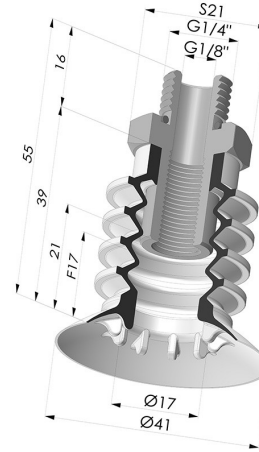

**TECHNICAL INFORMATION**

<b>Range :</b>	Suction cup
<b>Category :</b>	With bellows
<b>Series :</b>	95
<b>Height (in mm) :</b>	55
<b>Shape :</b>	4.5 Bellows
<b>Contact lip diameter :</b>	41 mm
<b>inner barrel diameter :</b>	Male G1/8"
<b>Number of bellows :</b>	4.5 Bellows
<b>Horizontal force :</b>	57 N
<b>Vertical force :</b>	28.5 N
<b>Arrow :</b>	17 mm

**Variants:**

Variant reference:  
**95 40SL O**

- Color: Red food-grade CE certification
- Matter: Silicone
- Shore Hardness: SH60

Variant reference:  
**95 40NR O**

- Color: Gray
- Matter: Natural rubber
- Shore Hardness: SH50

**Related products:**

**Bellows Suction Cup 4.5 folds Series 95, Ø 41 mm**

Product reference: 95 40-- A

**Bellows Suction Cup 4.5 folds Series 95, Ø 41 mm**

Product reference: 95 40-- N