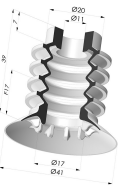

**TECHNICAL INFORMATION**

<b>Range :</b>	Suction cup
<b>Category :</b>	With bellows
<b>Series :</b>	95
<b>Height (in mm) :</b>	55
<b>Shape :</b>	4.5 Bellows
<b>Contact lip diameter :</b>	41 mm
<b>inner barrel diameter :</b>	Male G1/8"
<b>Number of bellows :</b>	4.5 Bellows
<b>Horizontal force :</b>	57 N
<b>Vertical force :</b>	28.5 N
<b>Arrow :</b>	17 mm

**Variants:**

Variant reference:  
**95 40SL O**

- Color: Red food-grade CE certification
- Matter: Silicone
- Shore Hardness: SH60

Variant reference:  
**95 40NR O**

- Color: Gray
- Matter: Natural rubber
- Shore Hardness: SH50

**Related products:**

**Bellows Suction Cup 4.5 folds Series 95, Ø 41 mm**

Product reference: 95 40-- A

**Bellows Suction Cup 4.5 folds Series 95, Ø 41 mm**

Product reference: 95 40-- N